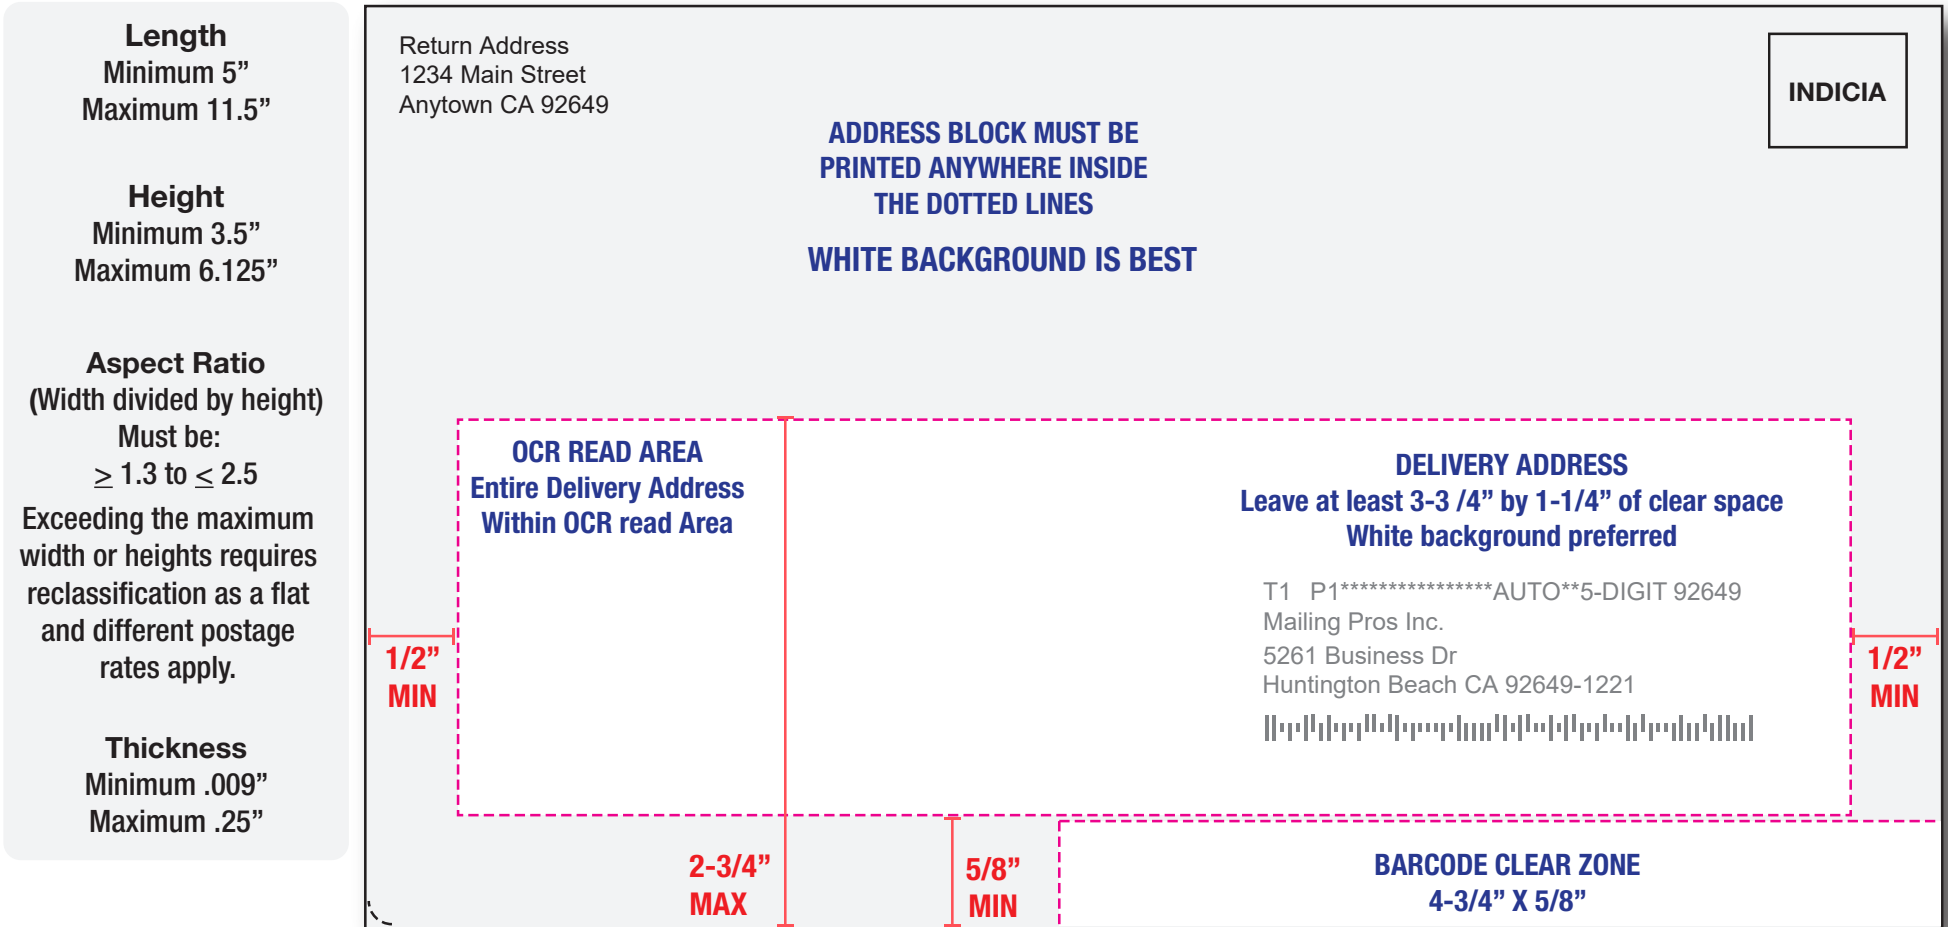

This template covers letter sized cards, envelopes, or self-mailers. Common sizes include: (5.5"x8.5") (5"x9") (6"x9") (6"x11"), Etc.

Maximum Corner Radius 1/8"

Letter Sized Mailer or Envelope

714-892-7251